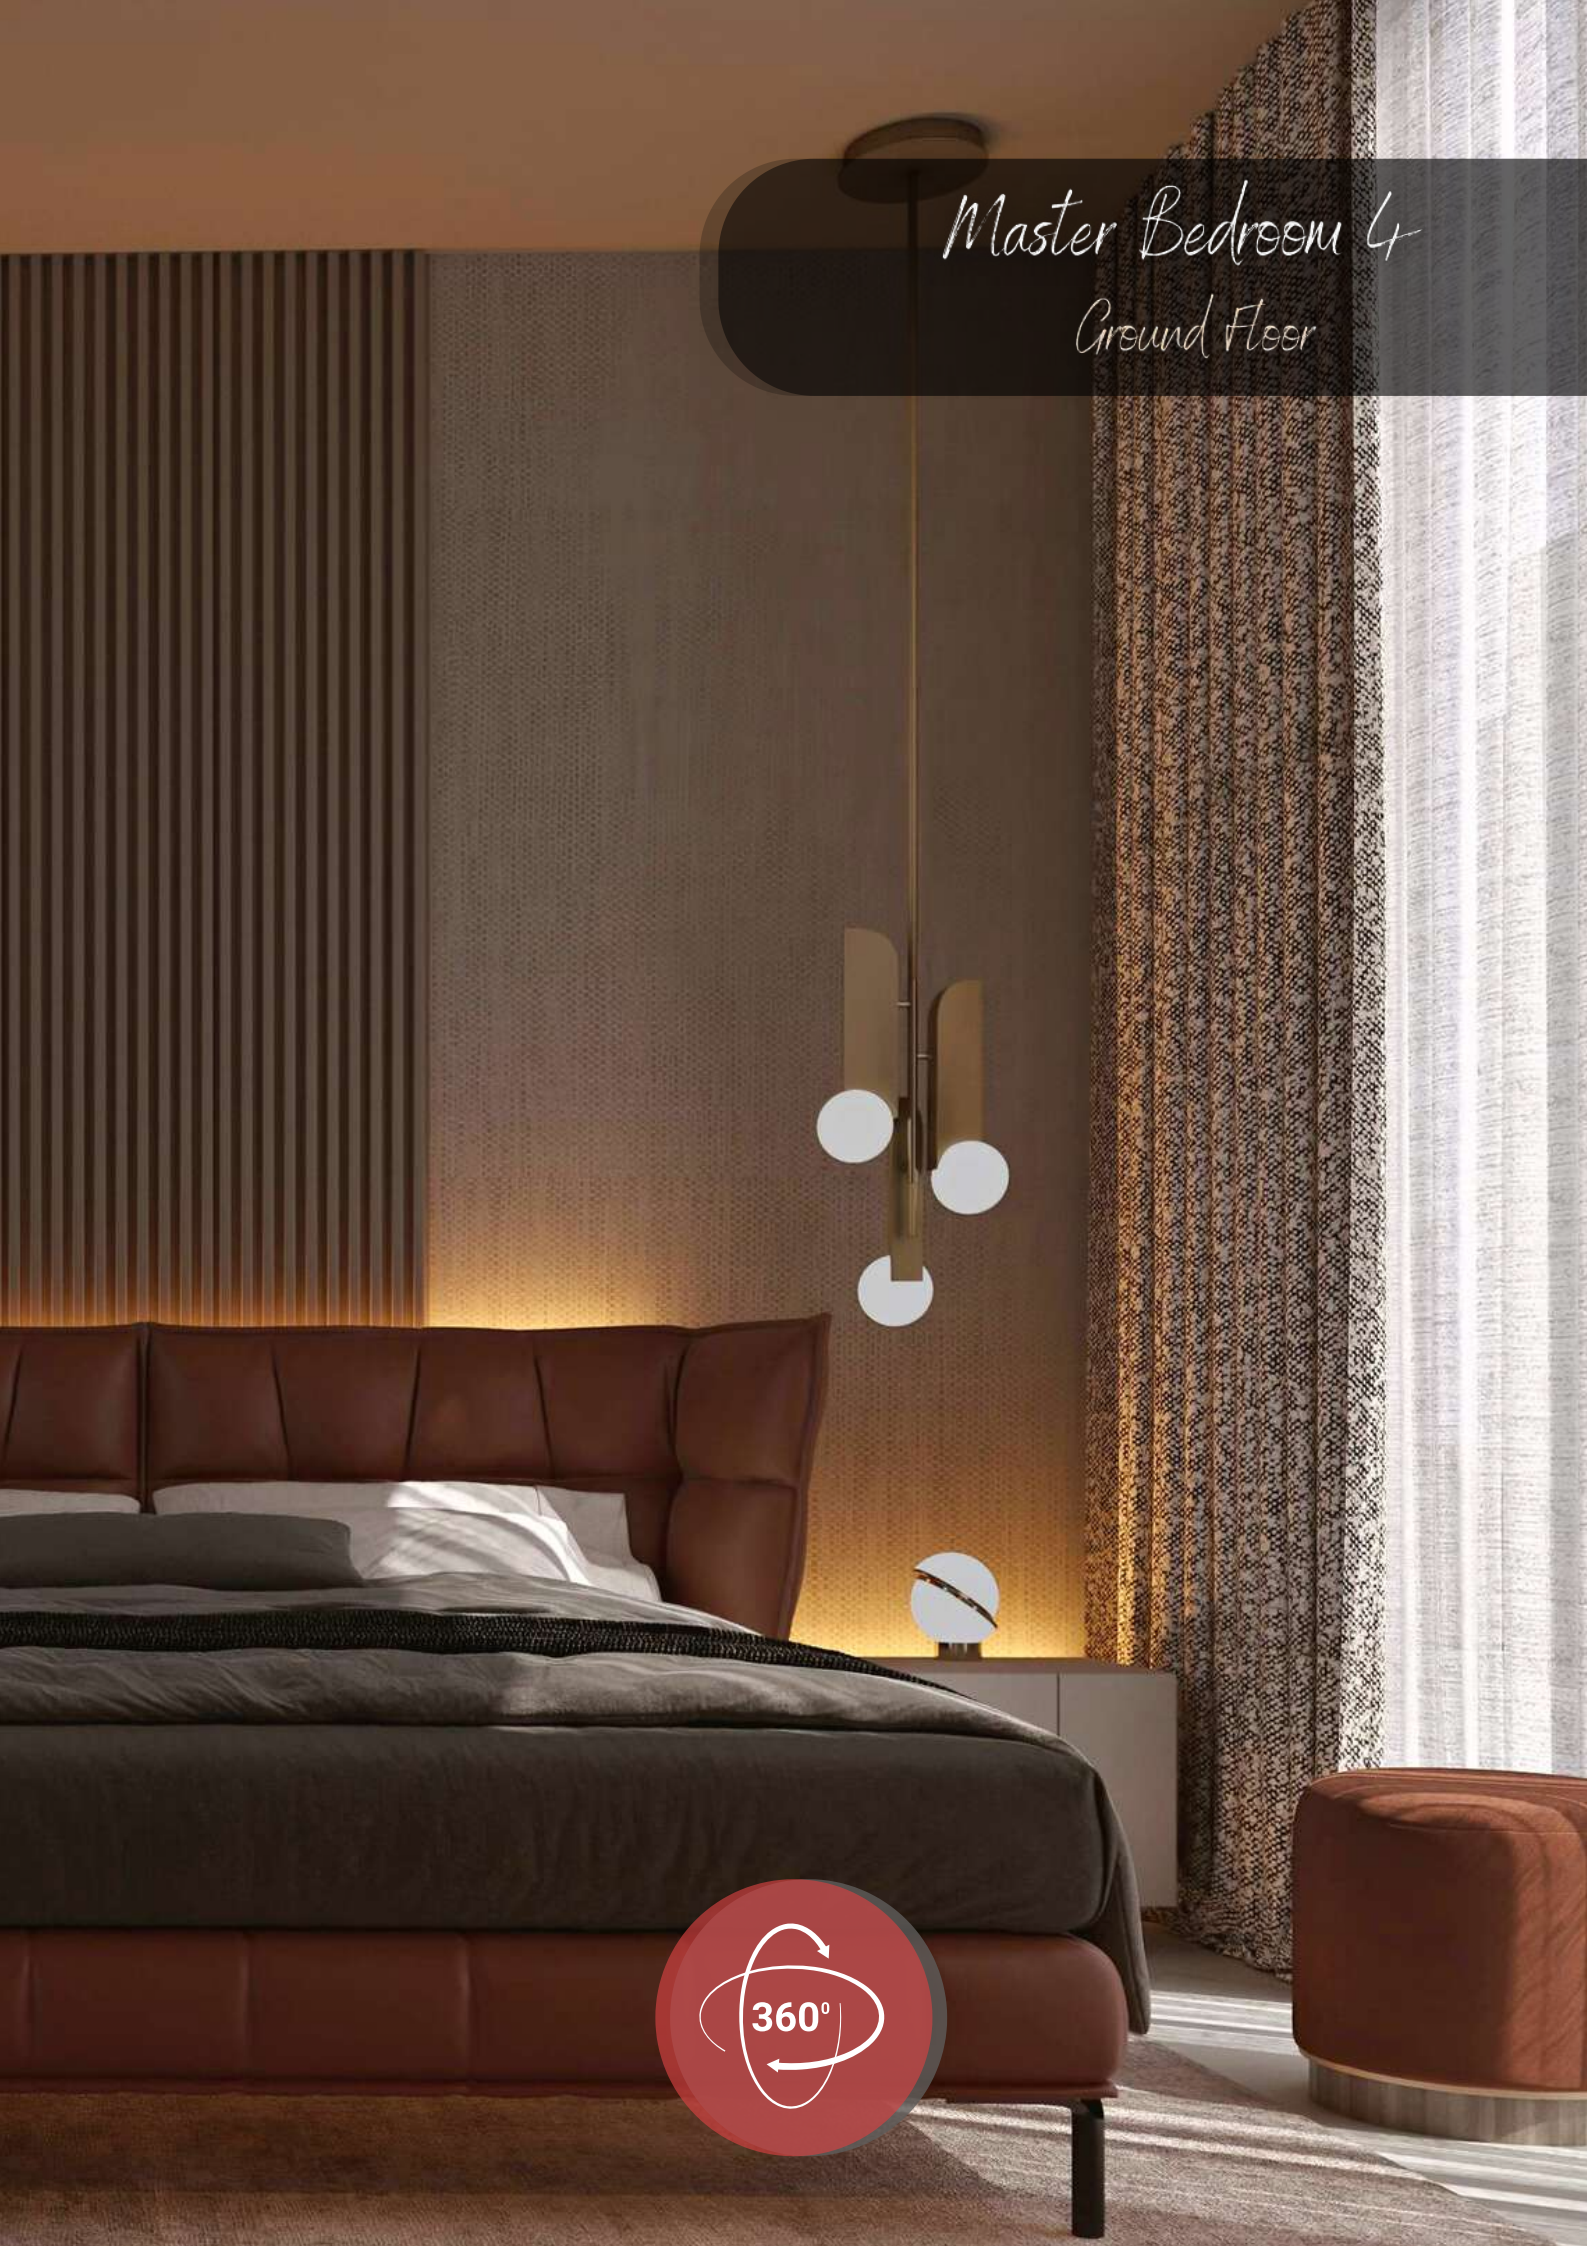

Master Bedroom 4
Ground Floor