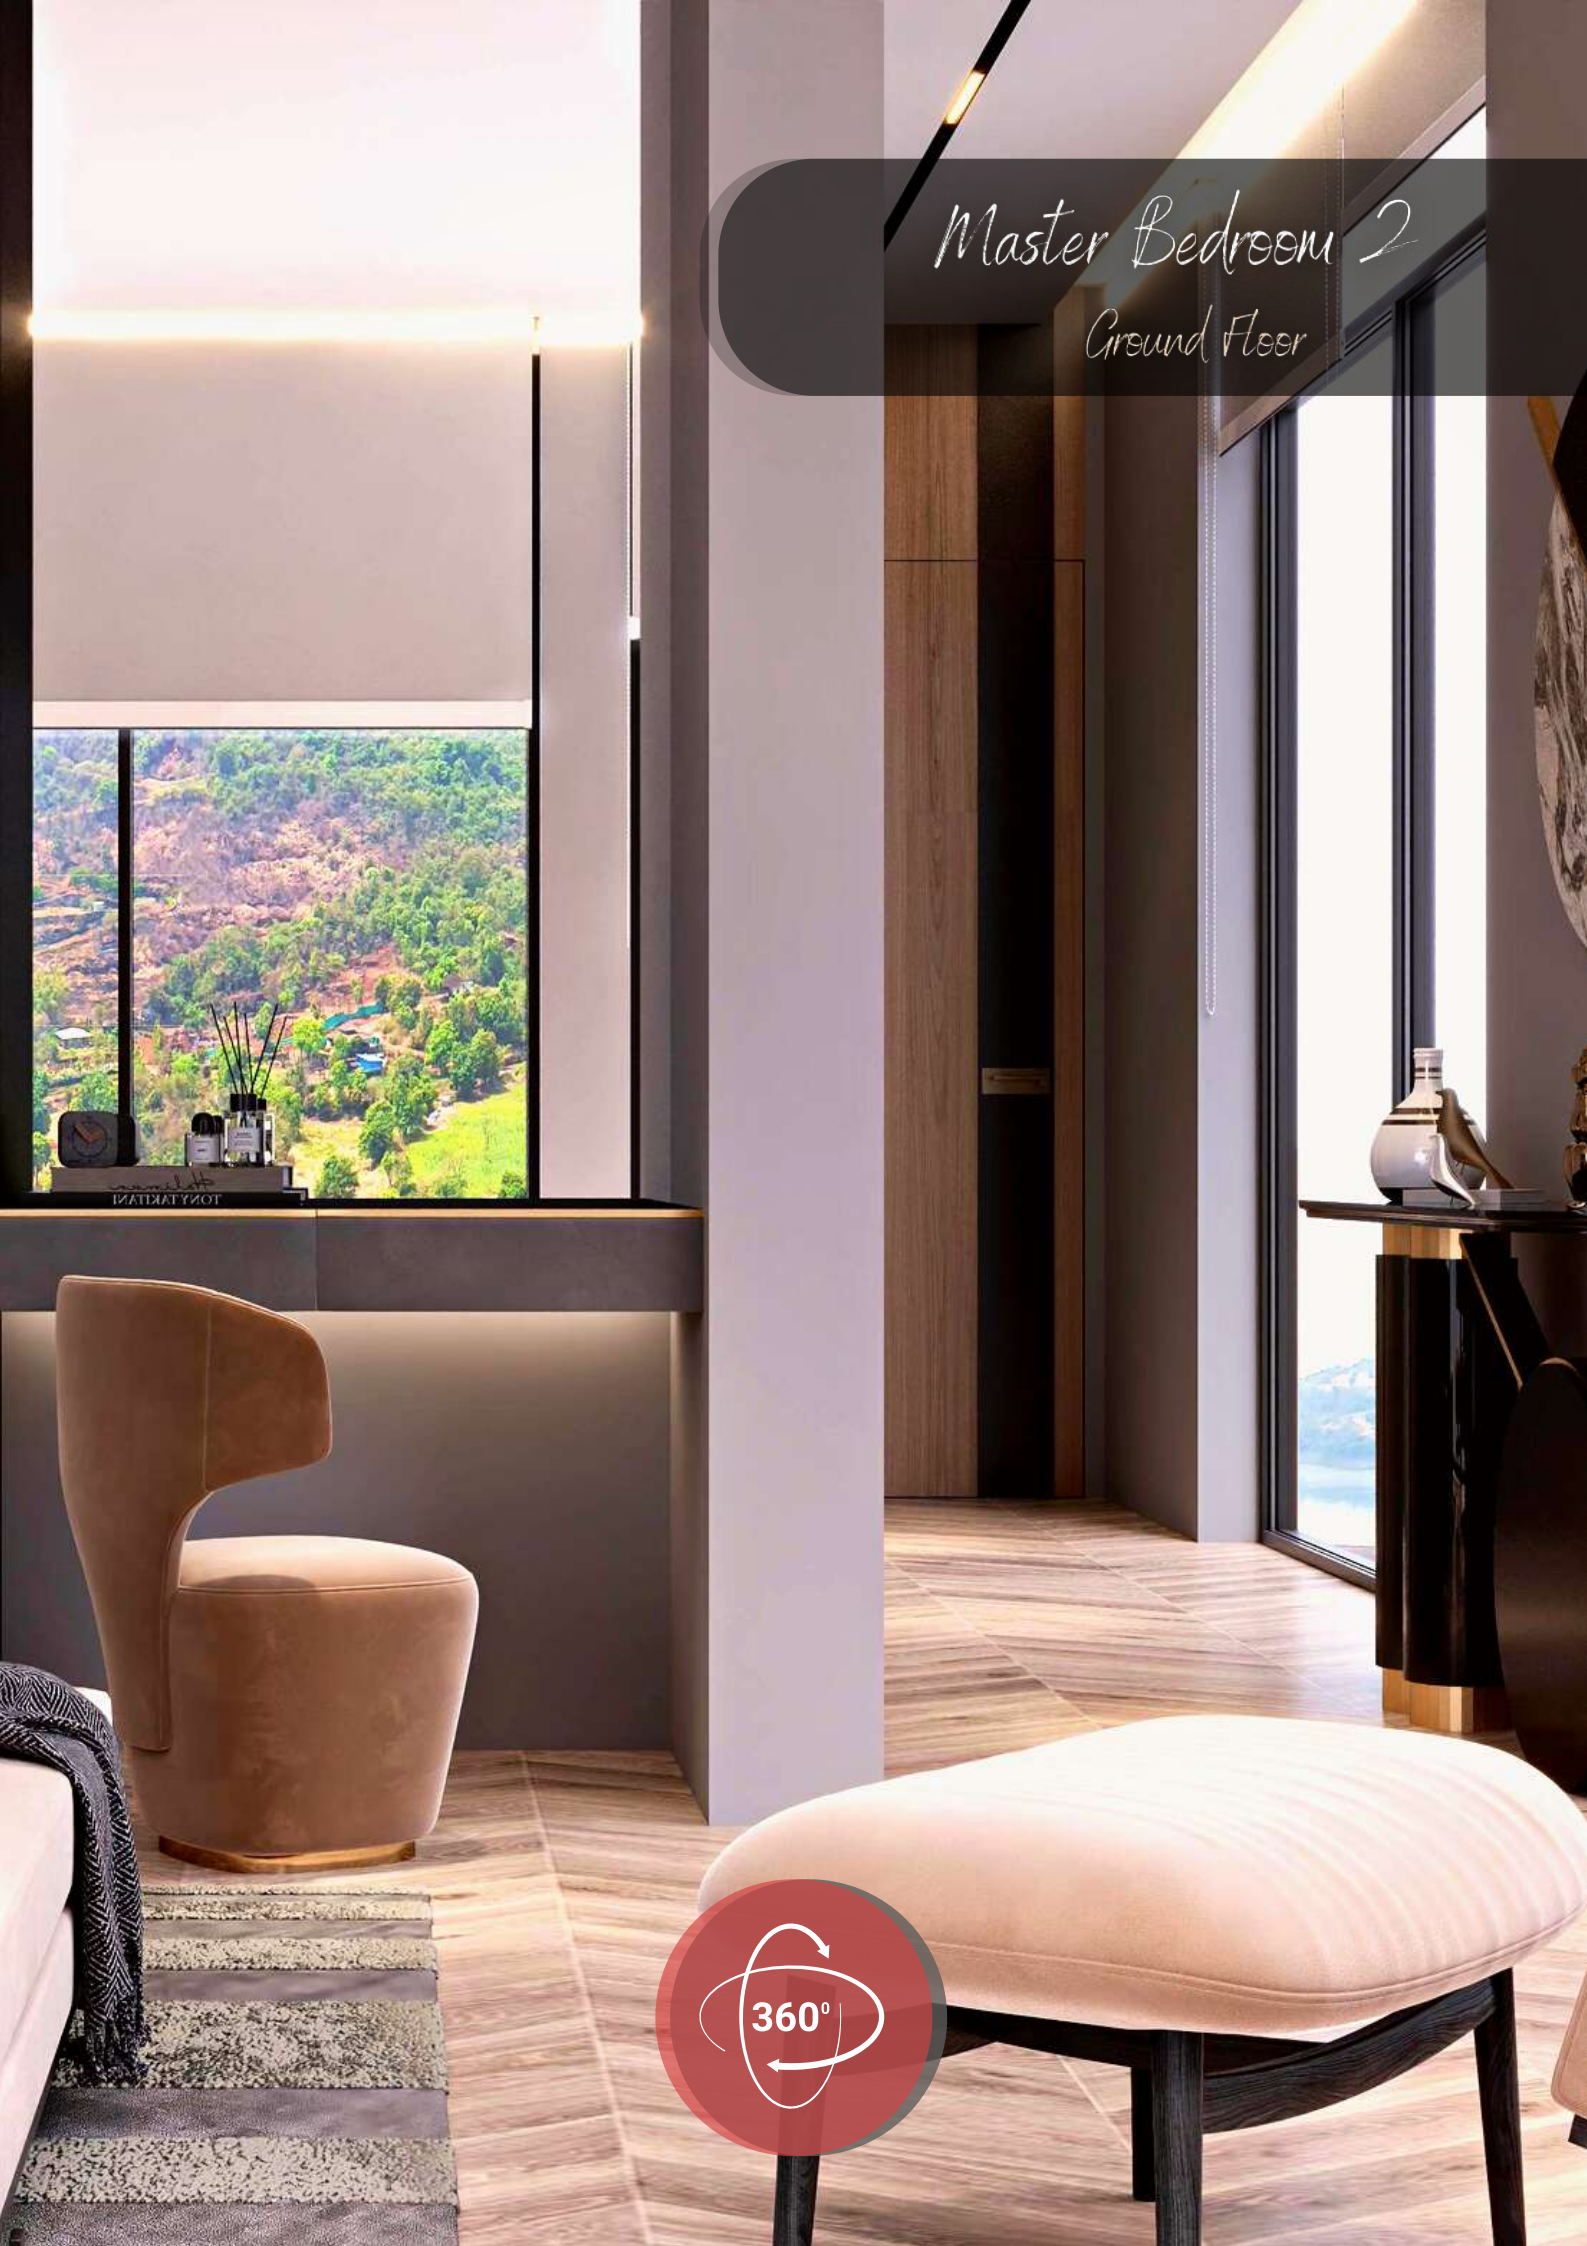

Master Bedroom 2
Ground Floor