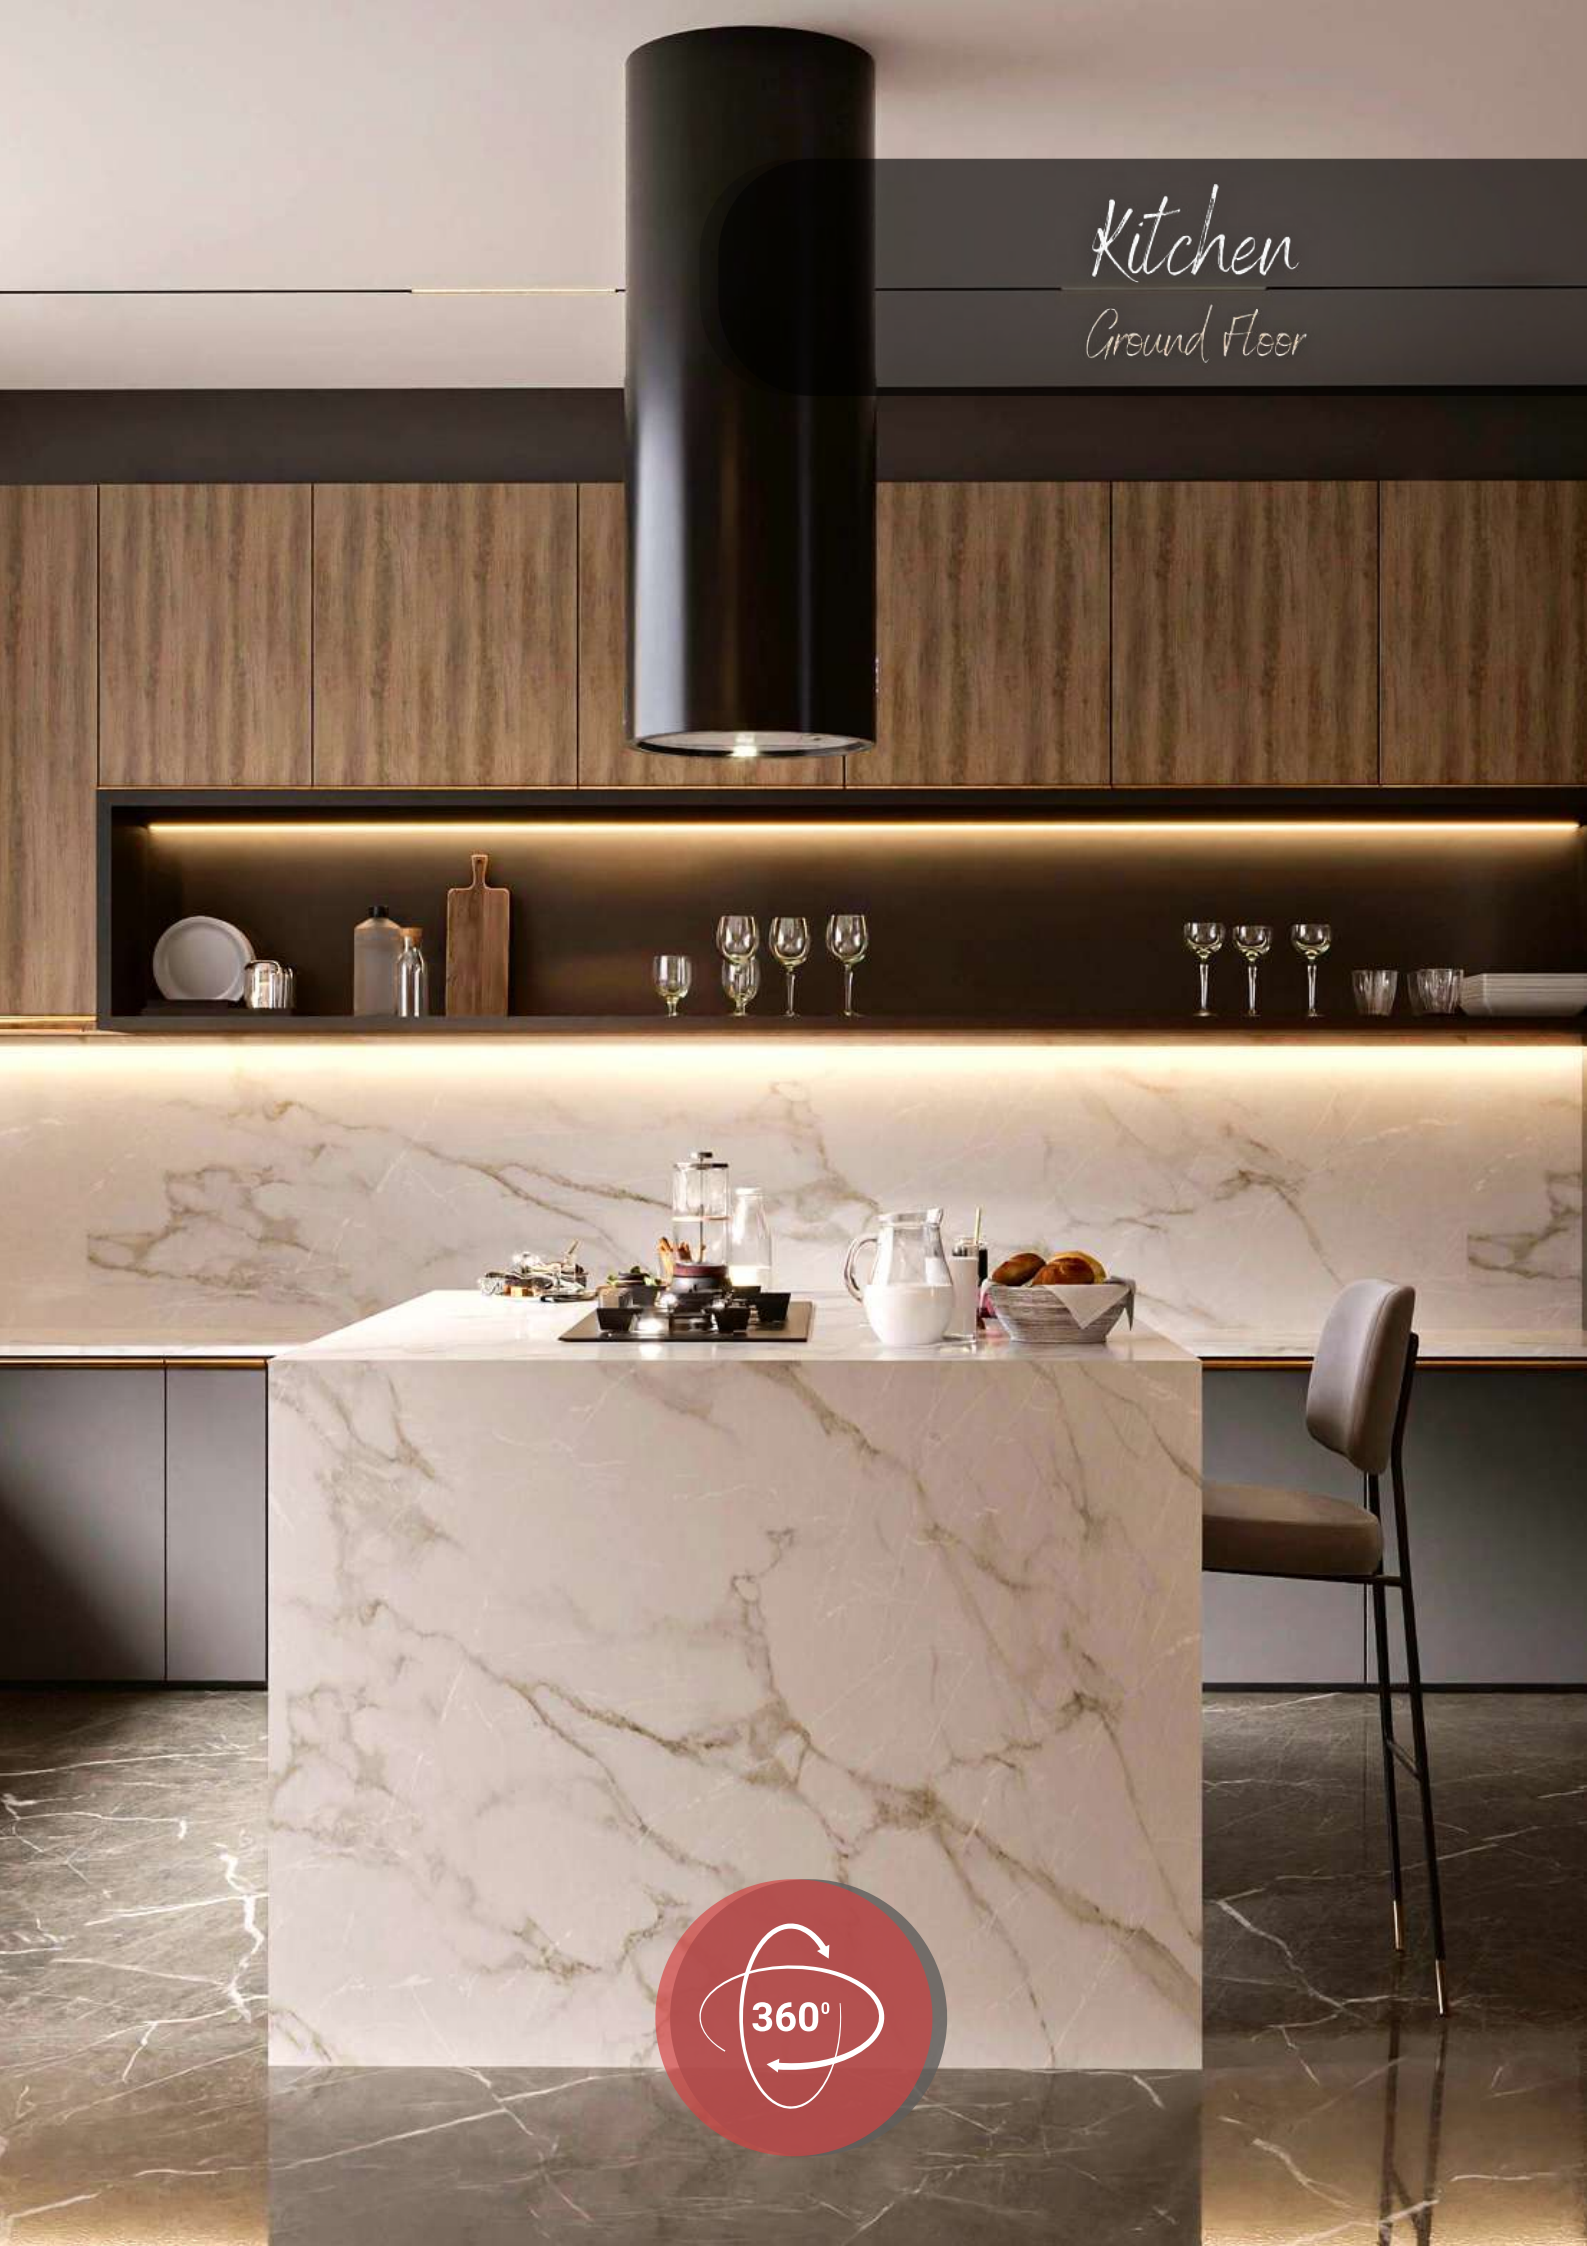

Kitchen
Ground Floor